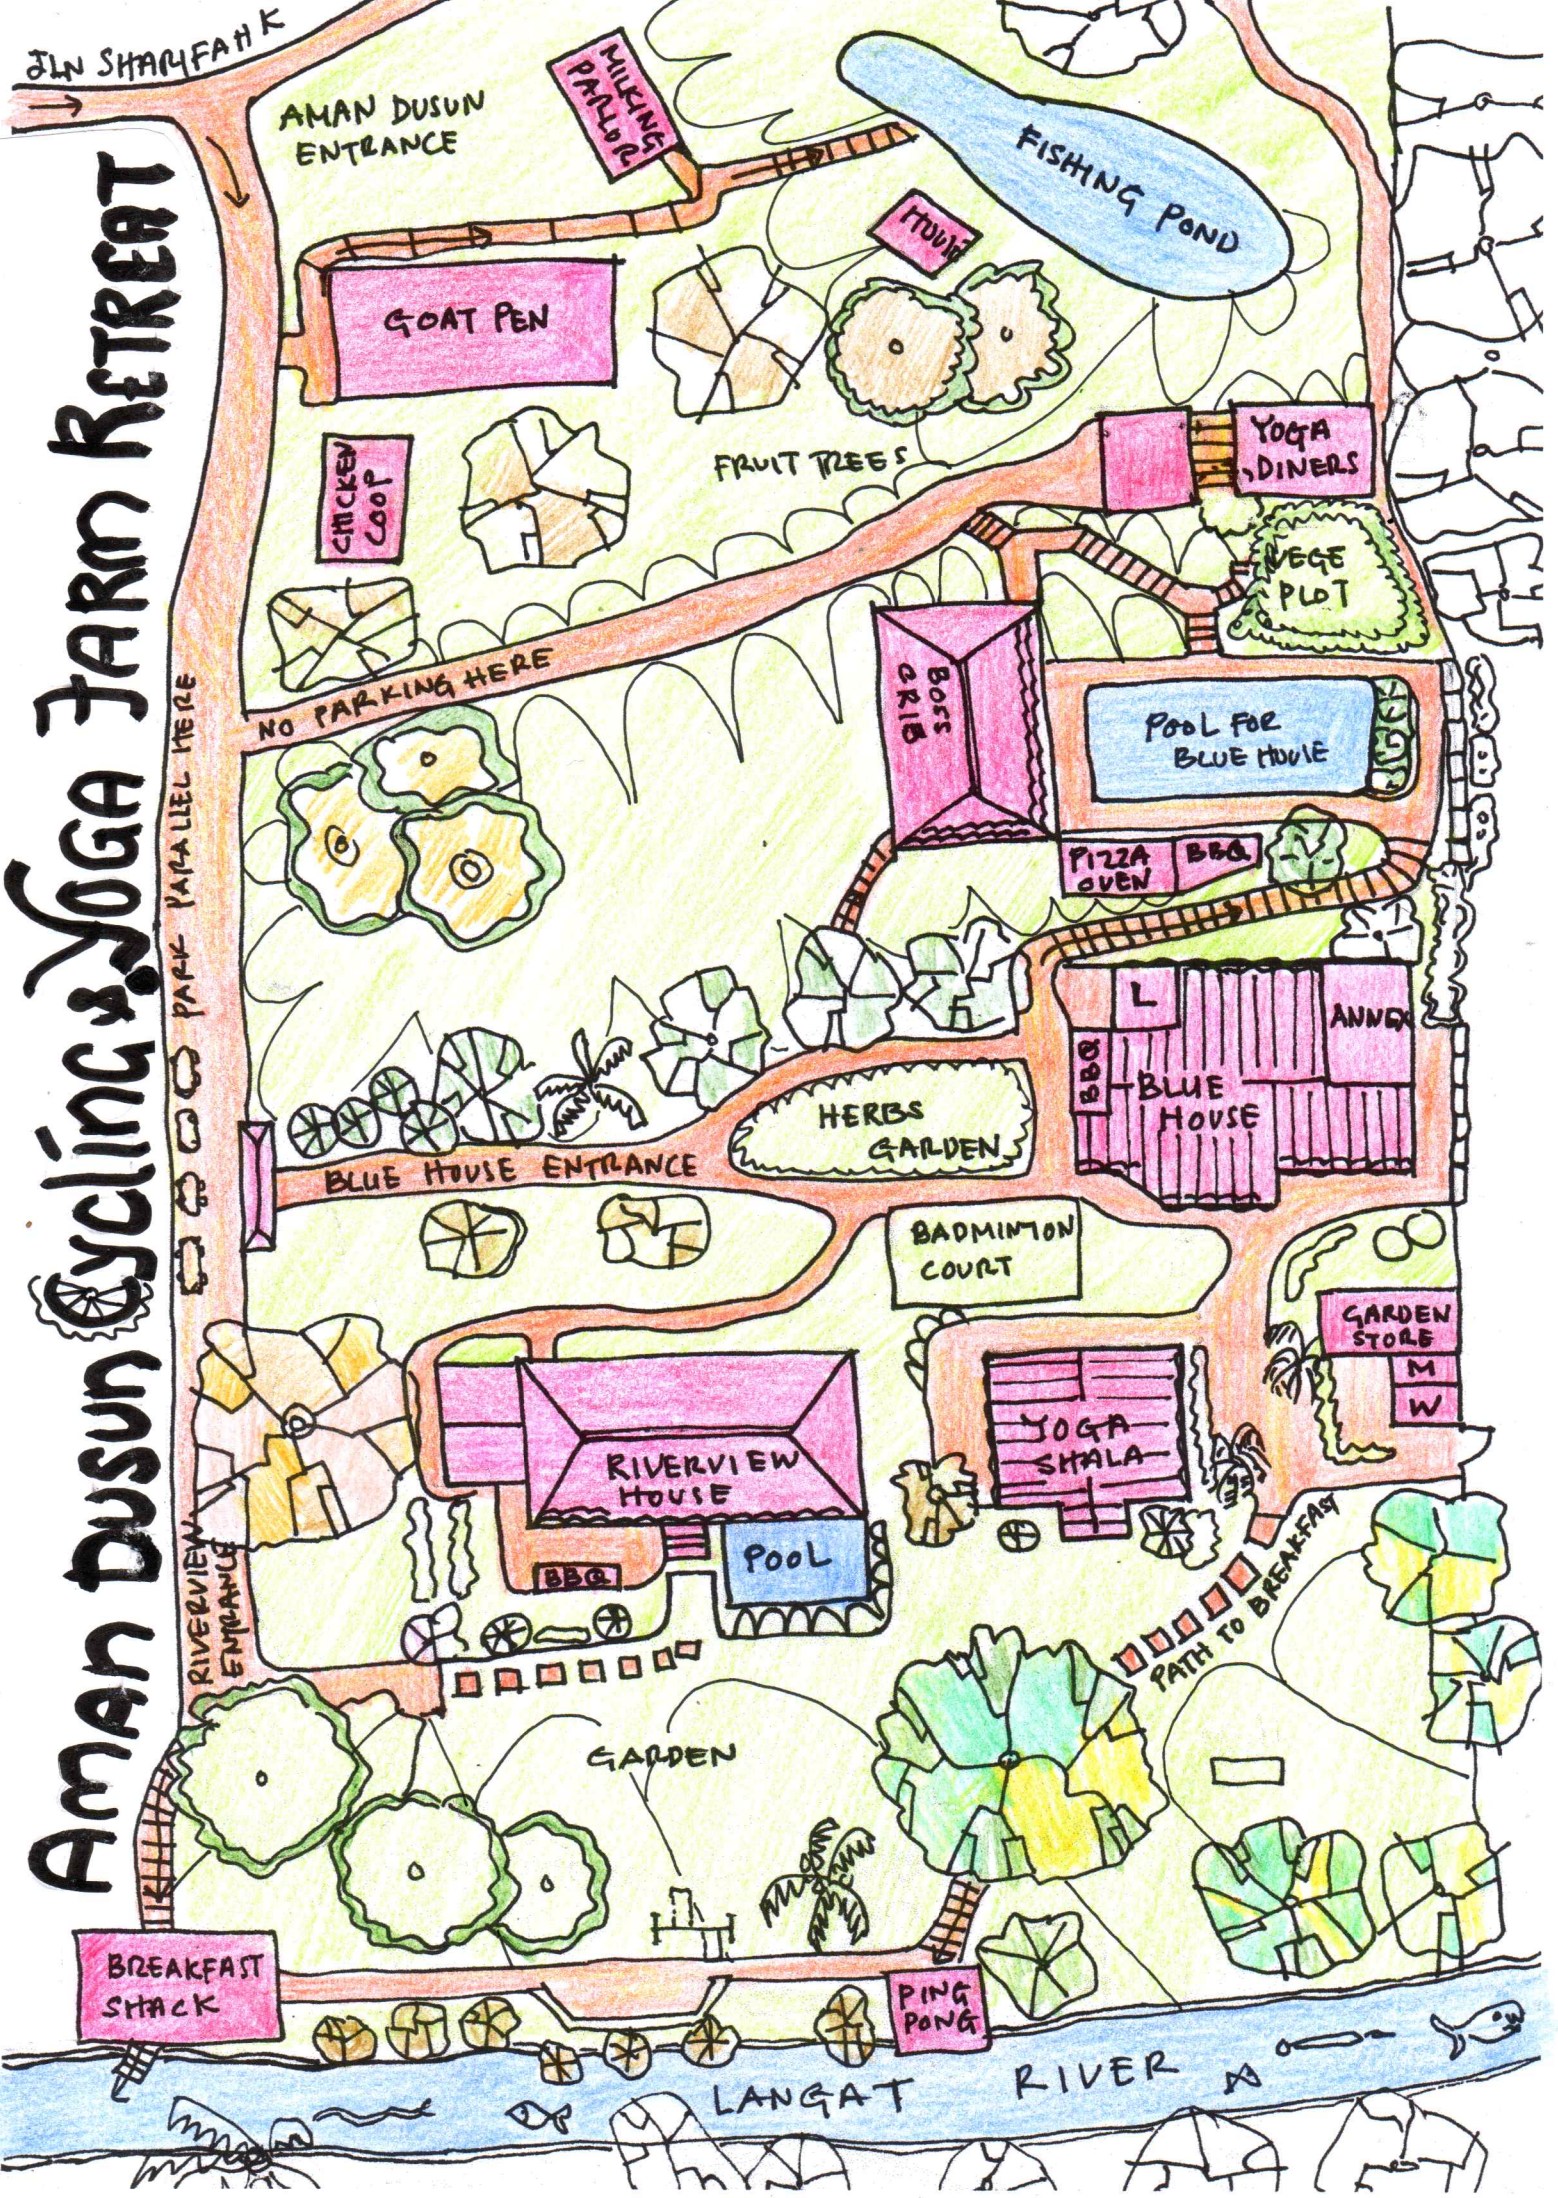

JLN SHARIFAH K

# Aman Dusun Cycling & Yoga Farm Retreat

BREAKFAST SHACK

LANGAT RIVER

NO PARKING HERE

RIVERVIEW ENTRANCE

AMAN DUSUN ENTRANCE

MILKING PARLOR

GOAT PEN

CHICKEN COOP

FRUIT TREES

FISHING POND

MOON

YOGA DINERS

VEGE PLOT

POOL FOR BLUE HOUSE

BOSS GRIB

W

RIVERVIEW HOUSE

POOL

YOGA SHALA

GARDEN

PATH TO BREAKFAST

PING PONG